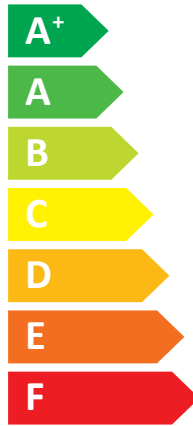

**ENERG** Y IJA  
 енергия · ενεργεια IE IA

**Panasonic**

**WH-ADC1216H6E5/WH-UD12HE5**

**A++**

**A**

Two icons showing sound power levels: an indoor speaker icon with "46 dB" and an outdoor speaker icon with "65 dB".

Legend for power consumption: a dark blue square for "9 kW", a medium blue square for "8 kW", and a light blue square for "9 kW".

2019

811/2013

ACXF86-05981