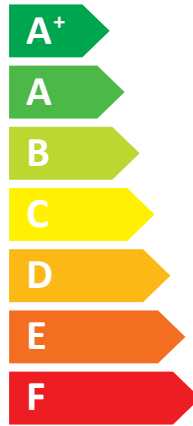

ENERG
енергия · ενεργεια

Y IJA
IE IA

Panasonic

WH-ADC0916H9E8/WH-UQ09HE8

A++

A

Two icons showing sound power levels. The top icon shows a speaker inside a house with the text "46 dB". The bottom icon shows a speaker outside a house with the text "58 dB".

A legend for power consumption with three colored squares: dark blue for "11 kW", medium blue for "9 kW", and light blue for "9 kW".

2019

811/2013

ACXF86-16321