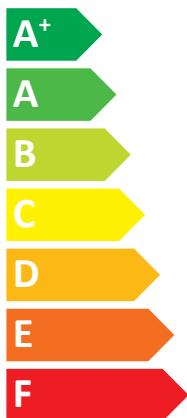

ENERG

енергия · ενεργεια

Indoor unit E*ST17/20D-**D
Outdoor unit PUHZ-SW75YAA-SC

A⁺⁺

A⁺

Two icons showing sound power levels. The top icon shows a speaker inside a house with the text "41 dB". The bottom icon shows a speaker outside a house with the text "58 dB".